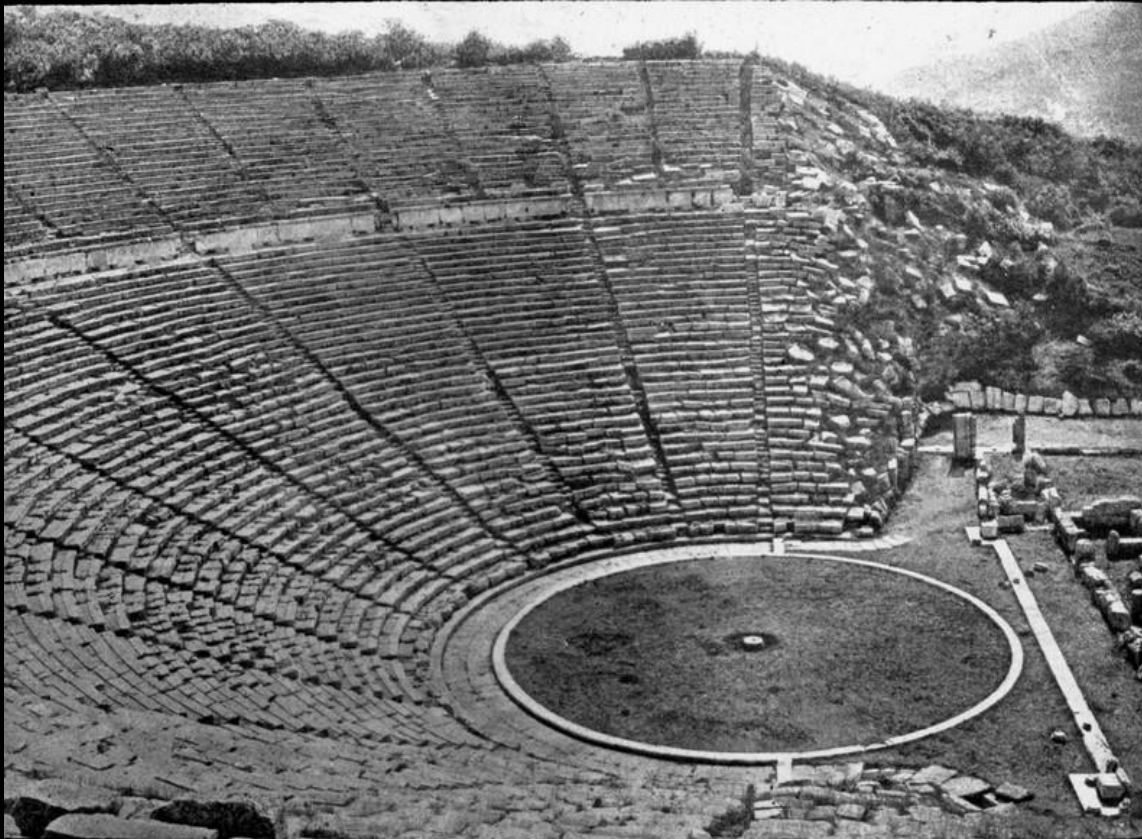

Theatres

Epidauros – Theatre. Dörpfeld-Reisch/Institute of Archaeology, University of Oxford/HEIR Project [ID 39131]